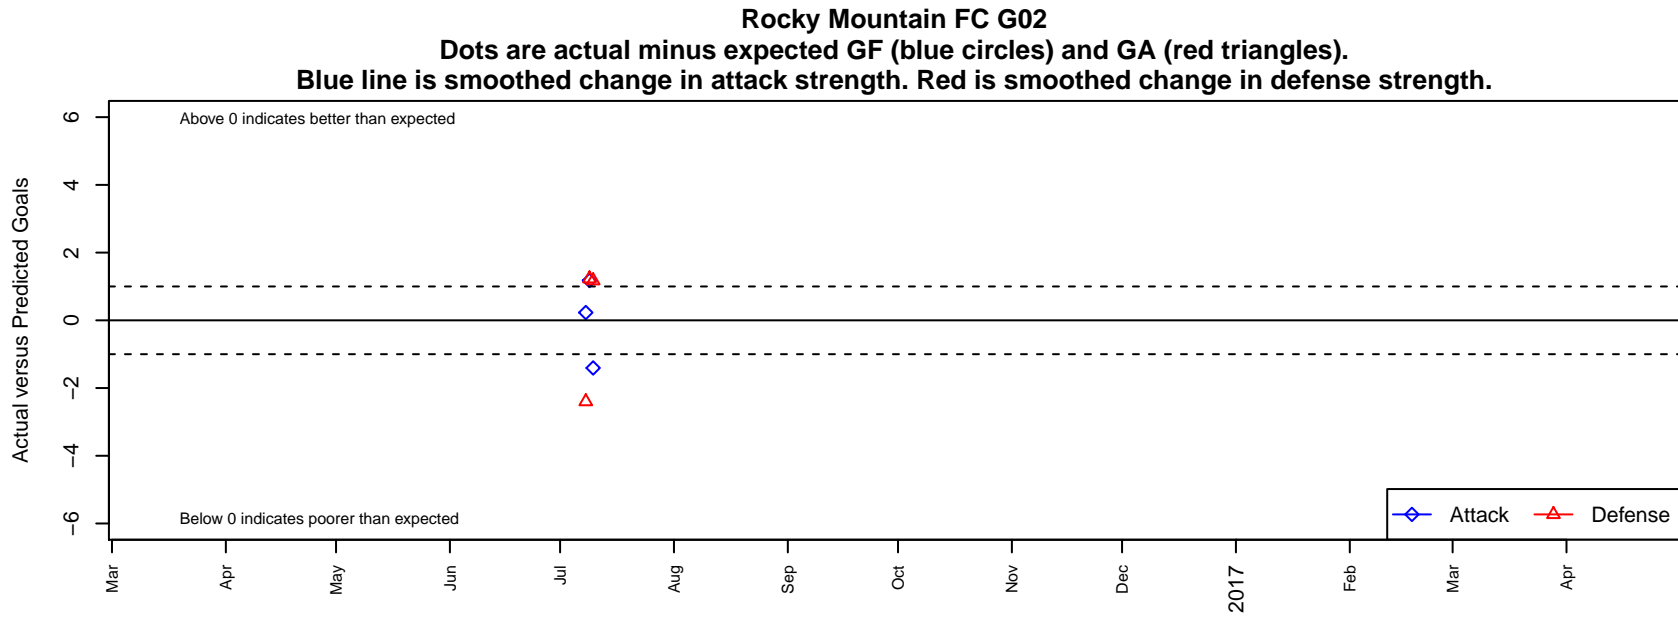

# Rocky Mountain FC G02

, MT  
G02 total strength=1466  
attack=11.64 defense=8.7

alt names used:

ROCKY MOUNTAIN FC RMFC 2002 GIRLS (M

Venues played:

2016 Nike Crossfire Challenge Silver Group U1

<b>date</b>	<b>home</b>		<b>away</b>		<b>venue</b>	<b>pred.home</b>	<b>pred.away</b>
2016-07-10	Rocky Mountain FC G02	0	Crossfire Premier B G02	1	2016 Nike Crossfire Challenge Silver Gro	1.41	2.17
2016-07-09	Rocky Mountain FC G02	3	NEU White G02	0	2016 Nike Crossfire Challenge Silver Gro	1.82	1.23
2016-07-08	WA East G02	5	Rocky Mountain FC G02	1	2016 Nike Crossfire Challenge Silver Gro	2.60	0.77